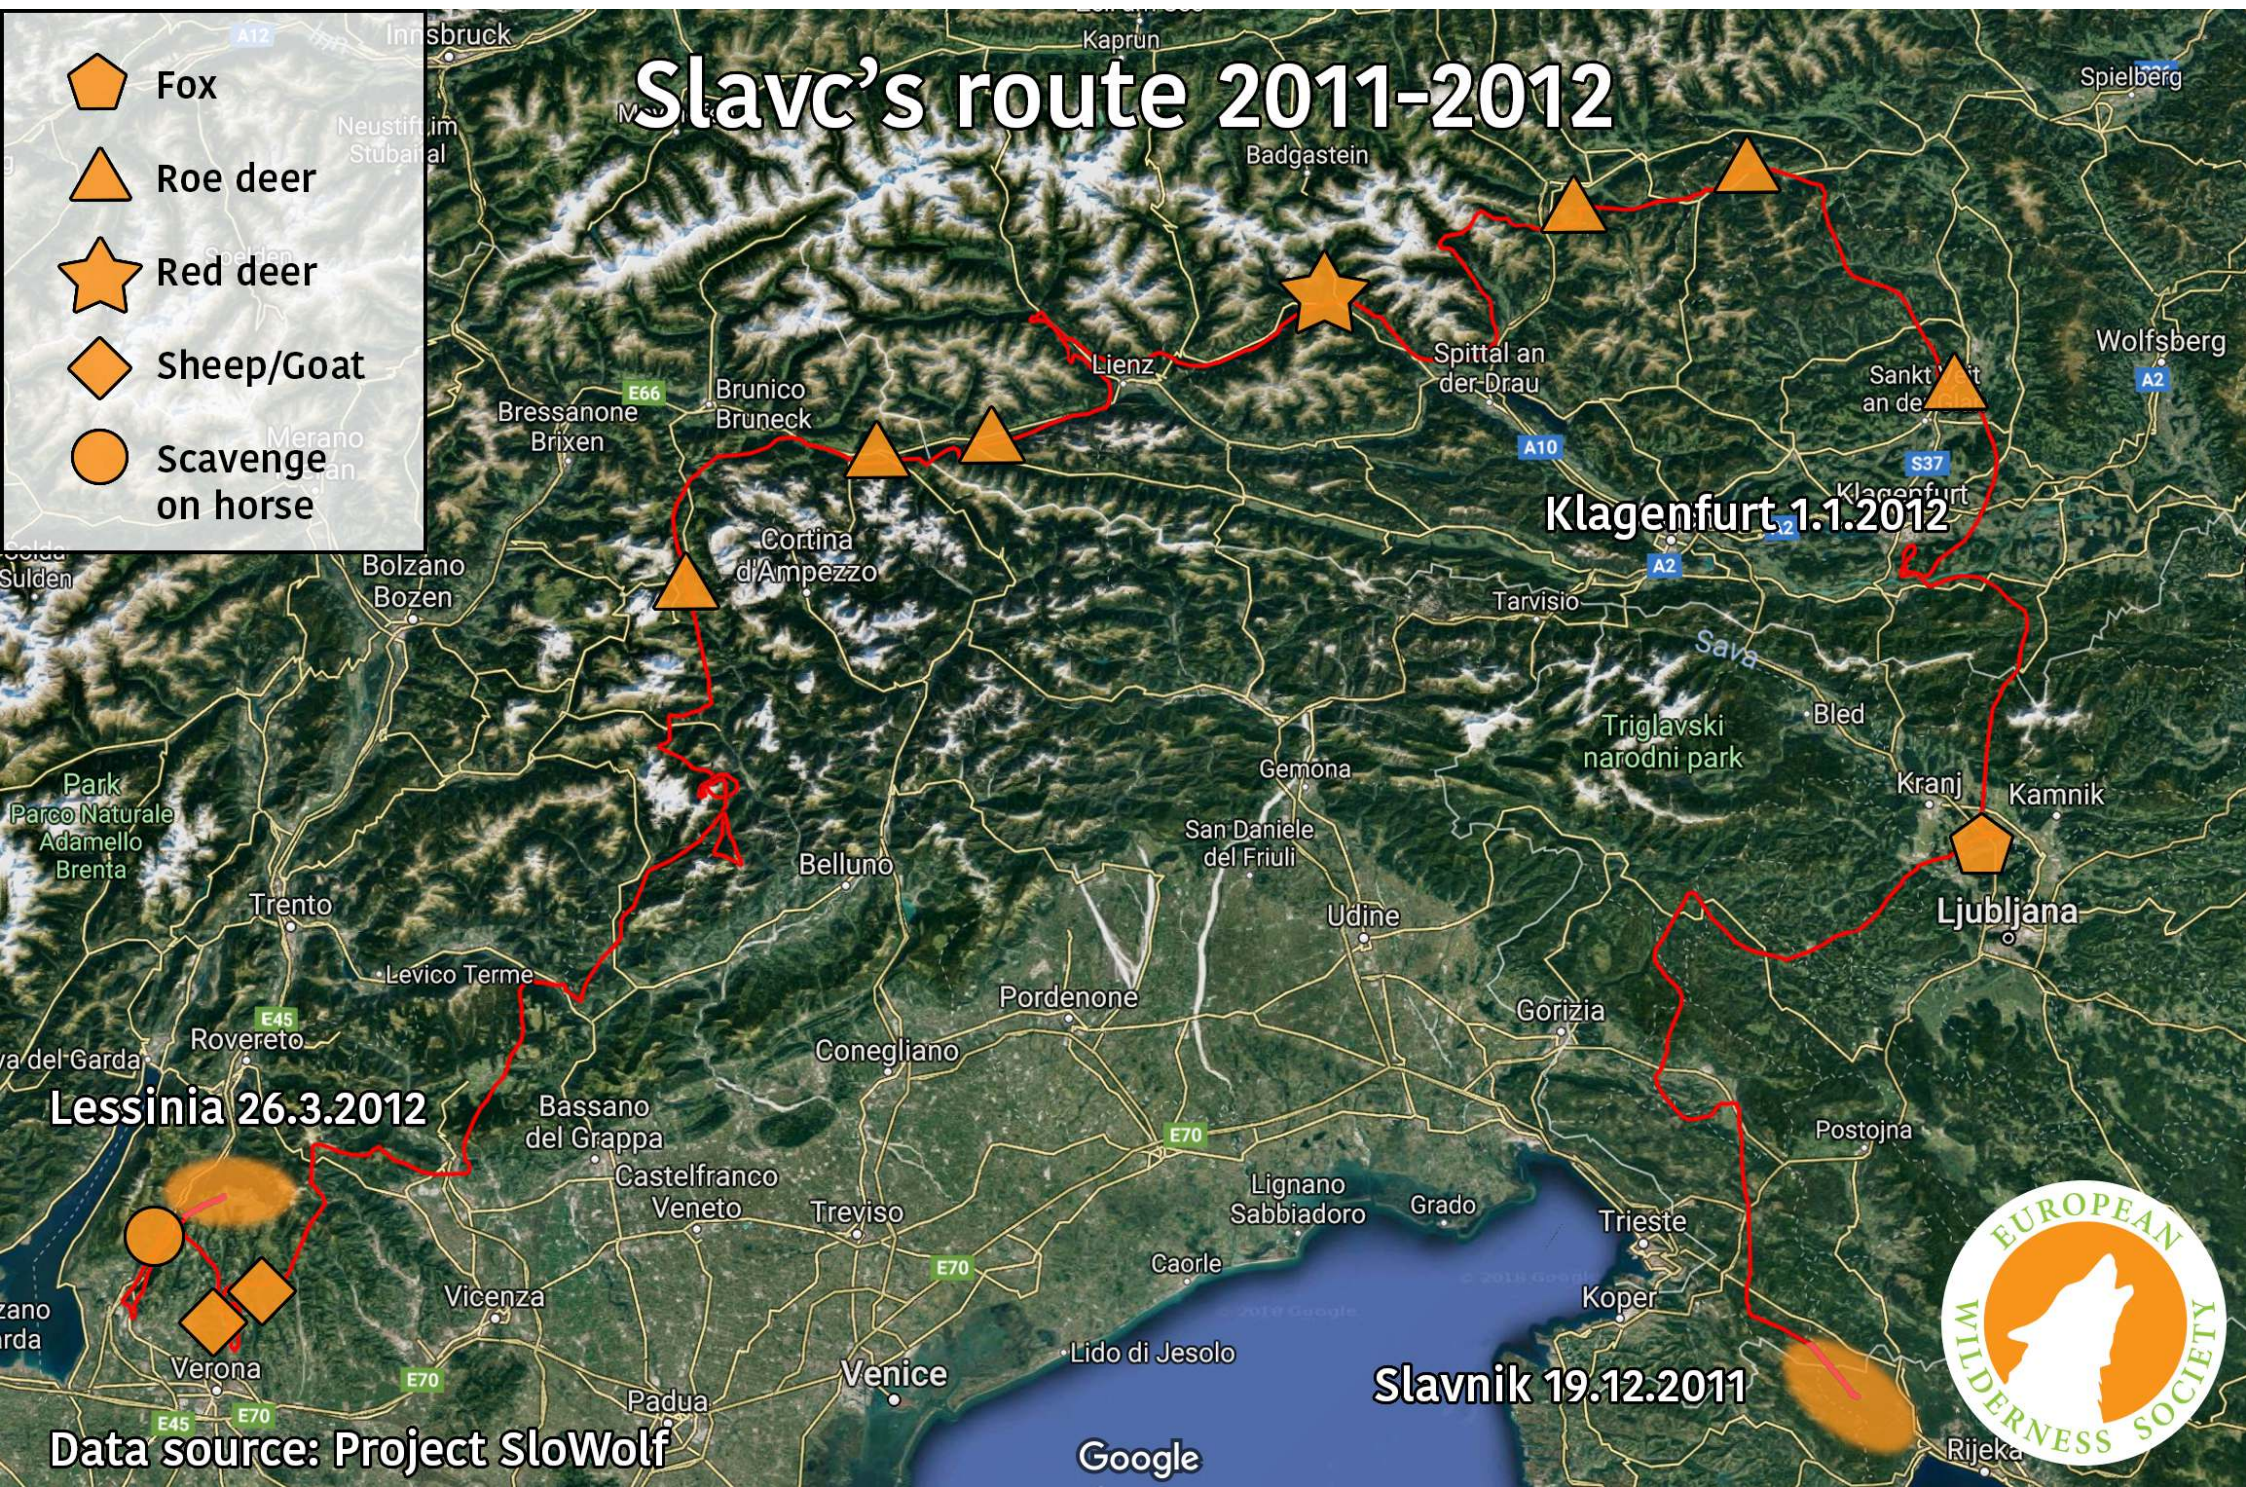

# Slavc's route 2011-2012

-  Fox
-  Roe deer
-  Red deer
-  Sheep/Goat
-  Scavenge on horse

Lessinia 26.3.2012

Klagenfurt 1.1.2012

Slavnik 19.12.2011

Data source: Project SloWolf

Google